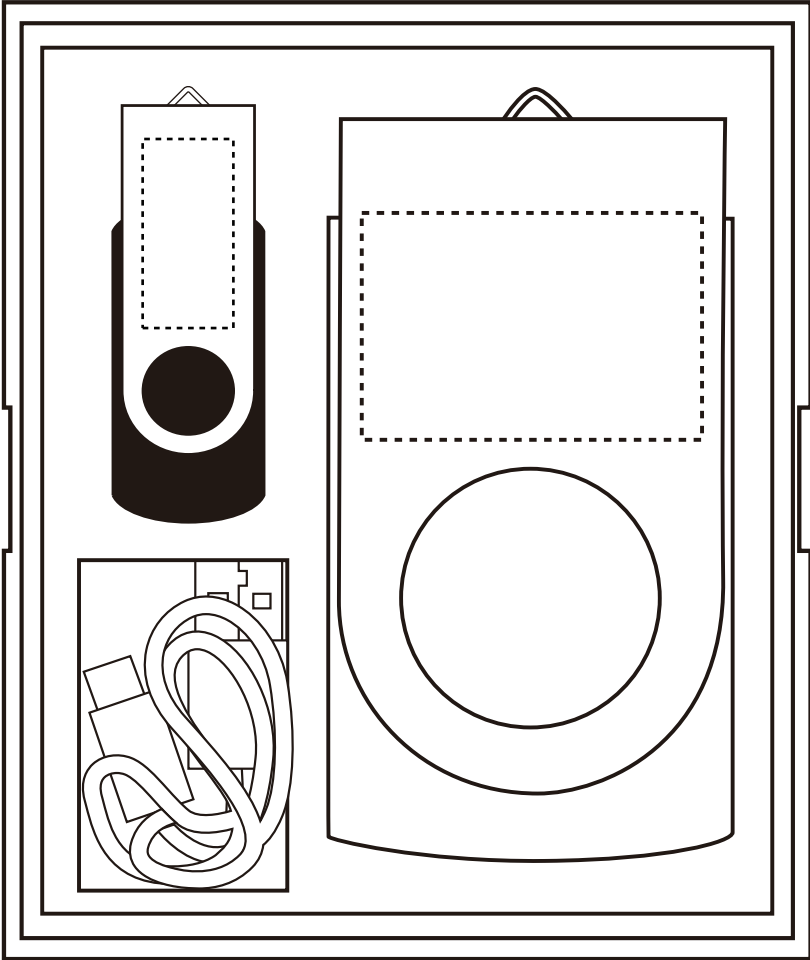

Product: PCB136
Product Size: Swivel Power Bank with cable 103*54*19mm ,Swivel USB 57 x 20 x 11 mm
Decoration Options: Print

Power bank :Print size: 45mm(W) x 30mm(H)
USB:Print size: 12mm(W) x 25mm(H)
Shown at 100% actual size