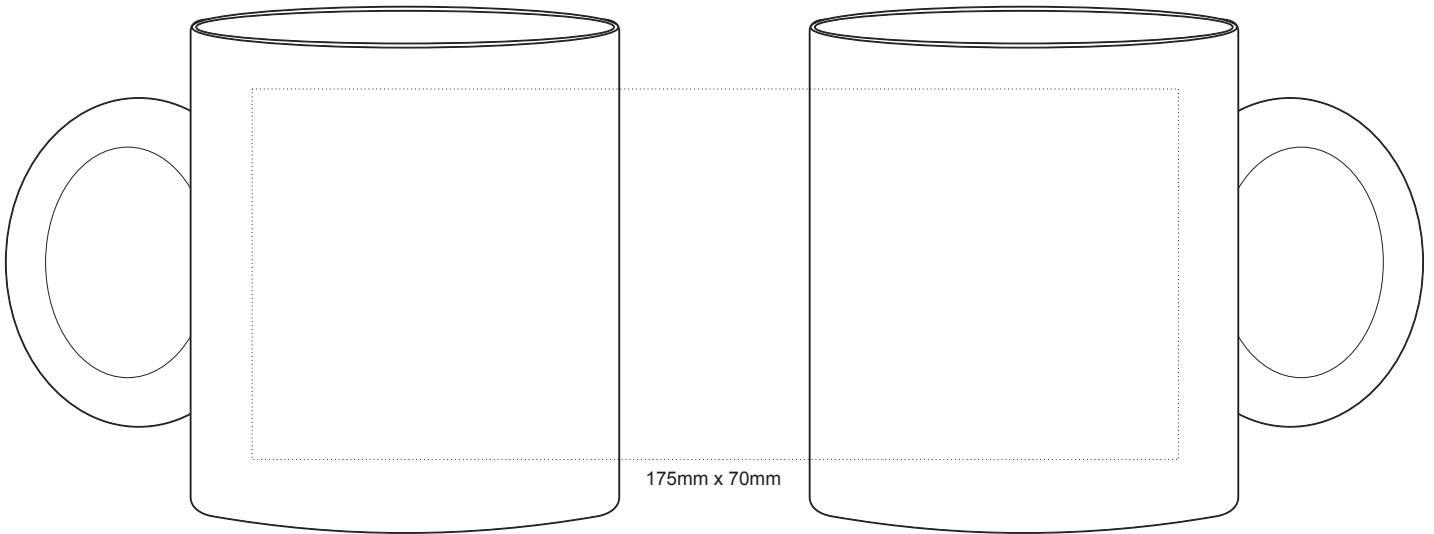

Product: PCCM75
Product Size: 81mm(w) x 97mm(h)
Decoration Options: Print

wrap print
print area 175x70mm
Shown at 100% actual size

Facing Left Hand Drinker

Facing Right Hand Drinker

Artwork must remain in grey section to be centred on the mug

Shown at 70% actual size

Print size: 45mm(w) x 45mm(h)
Shown at 70% actual size