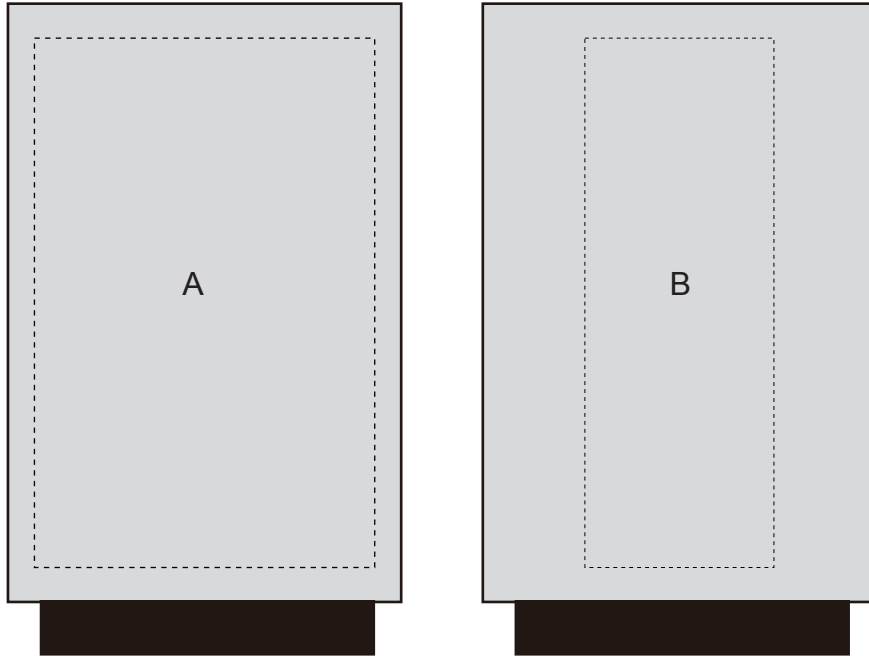

Product: PCH020
Product Size: 52*86mm
Decoration Options: Engraving, Print

A:Print size: 45mm(W) x 70mm(H)
B:Engraving size: 25mm(W) x 70mm(H)
Shown at 100% actual size