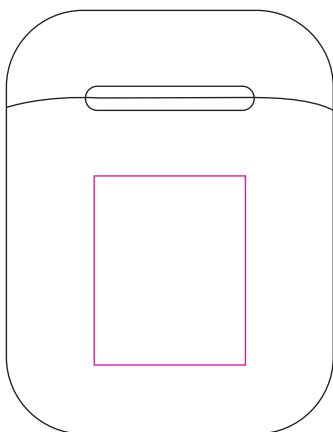

Product: PCT185
Product Size: 43mm(w)×56mm(h)
Decoration Options:

Shown at 100% actual size
Print size: 20mm(w)× 25mm(h)