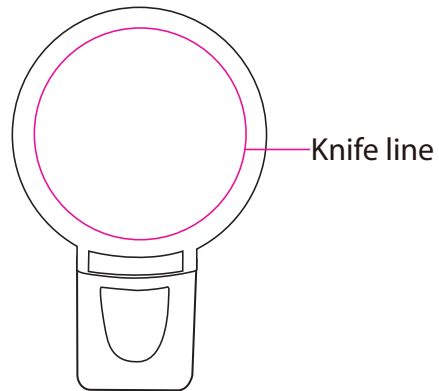

Product:PCU664
Product Size:51x34x8mm
Decoration Options:

Epoxy dome size: 28mm(w) x 28mm(h)
Shown at 100% actual size