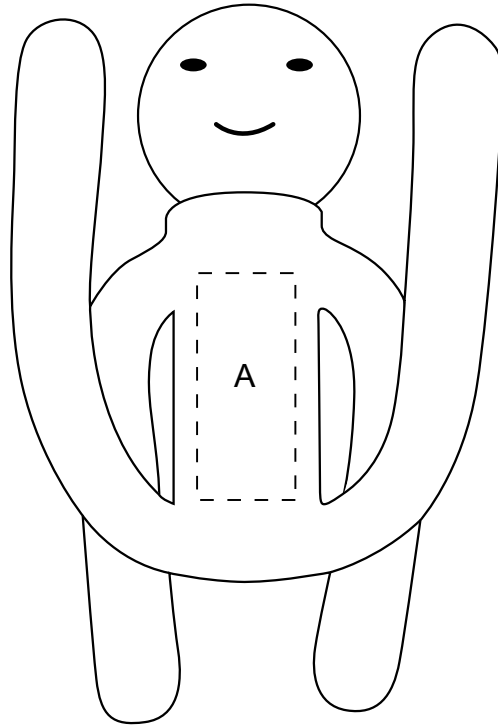

Product: PCU872
Product Size: 65x95 mm
Decoration Options: Print

Front

A:Print size:13x30mm