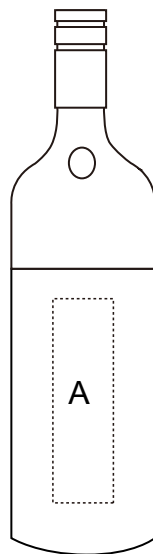

Product: PCU-Bot
Product Size: 19x72 mm
Decoration Options: Print

Front

A:Print 8x27 mm