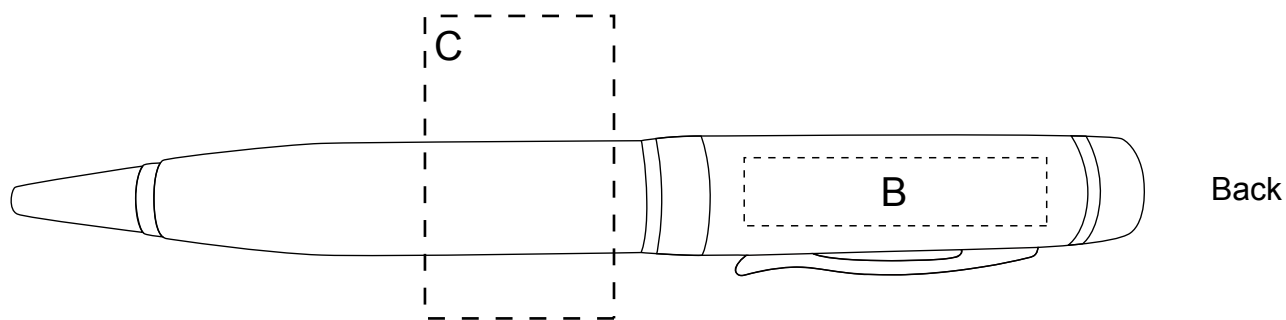

Product: PCU-PENL  
Product Size: 146x15 mm  
Type of Finish: Print, Engrave

A: Print 20x9 mm  
Engrave 20x9 mm

C: Print 25x40 mm  
Engrave 25x40 mm

B: Print 40x9 mm  
Engrave 40x9 mm