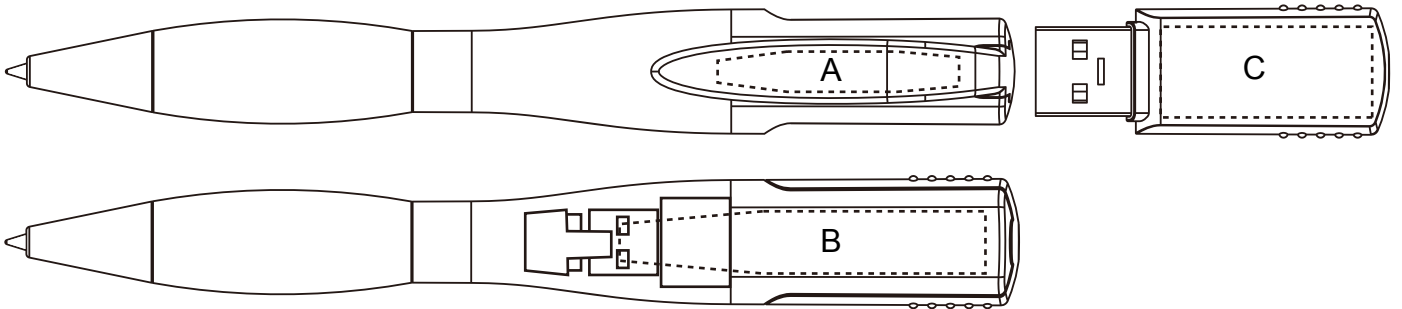

Product: PCUPENN
Product Size: 135x18 mm
Decoration Options: Print

A: Print size: 32mm(W) x 3mm(H)

B: Print size: 48mm(W) x 4mm(H)

C: Print size: 28mm(W) x 12mm(H)