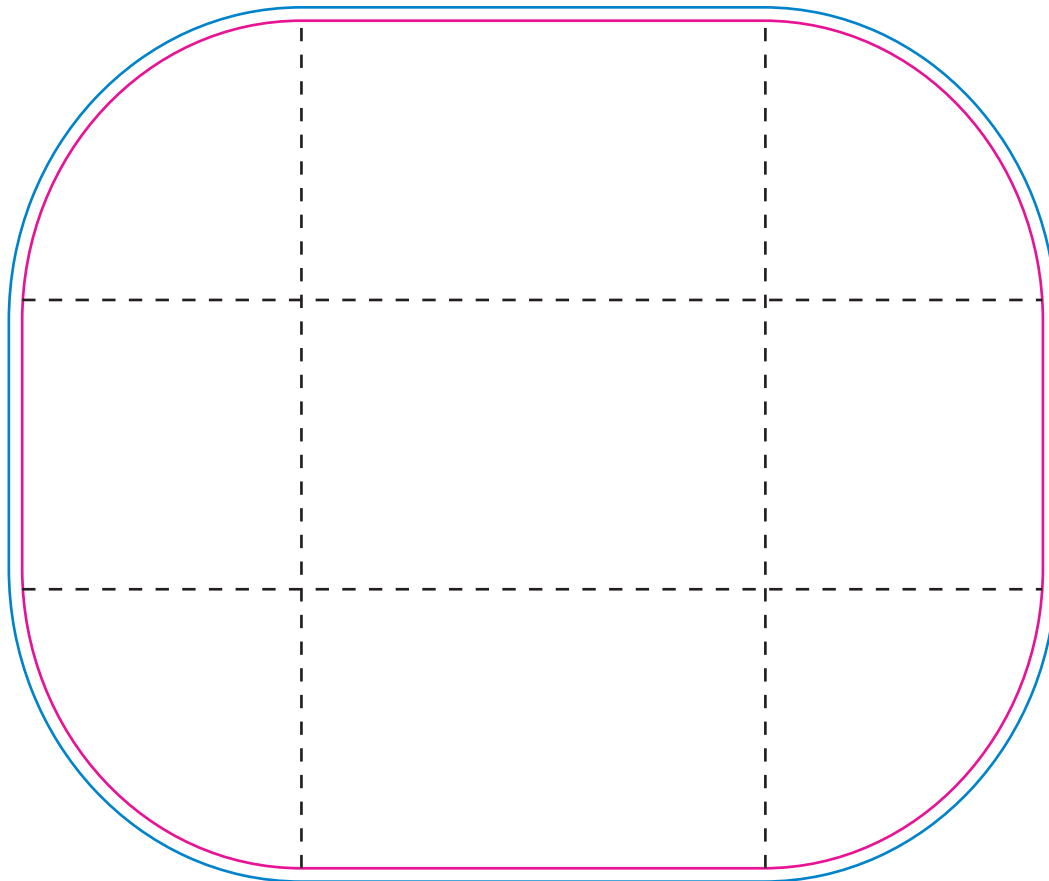

Product: POS28
Product Size: 2699.6mm(W)x2241.6mm(H)
Decoration Options:

Print size: 2699.6mm(W)x2241.6mm(H)
Shown at 5% actual size

— Knife line
— Bleed line