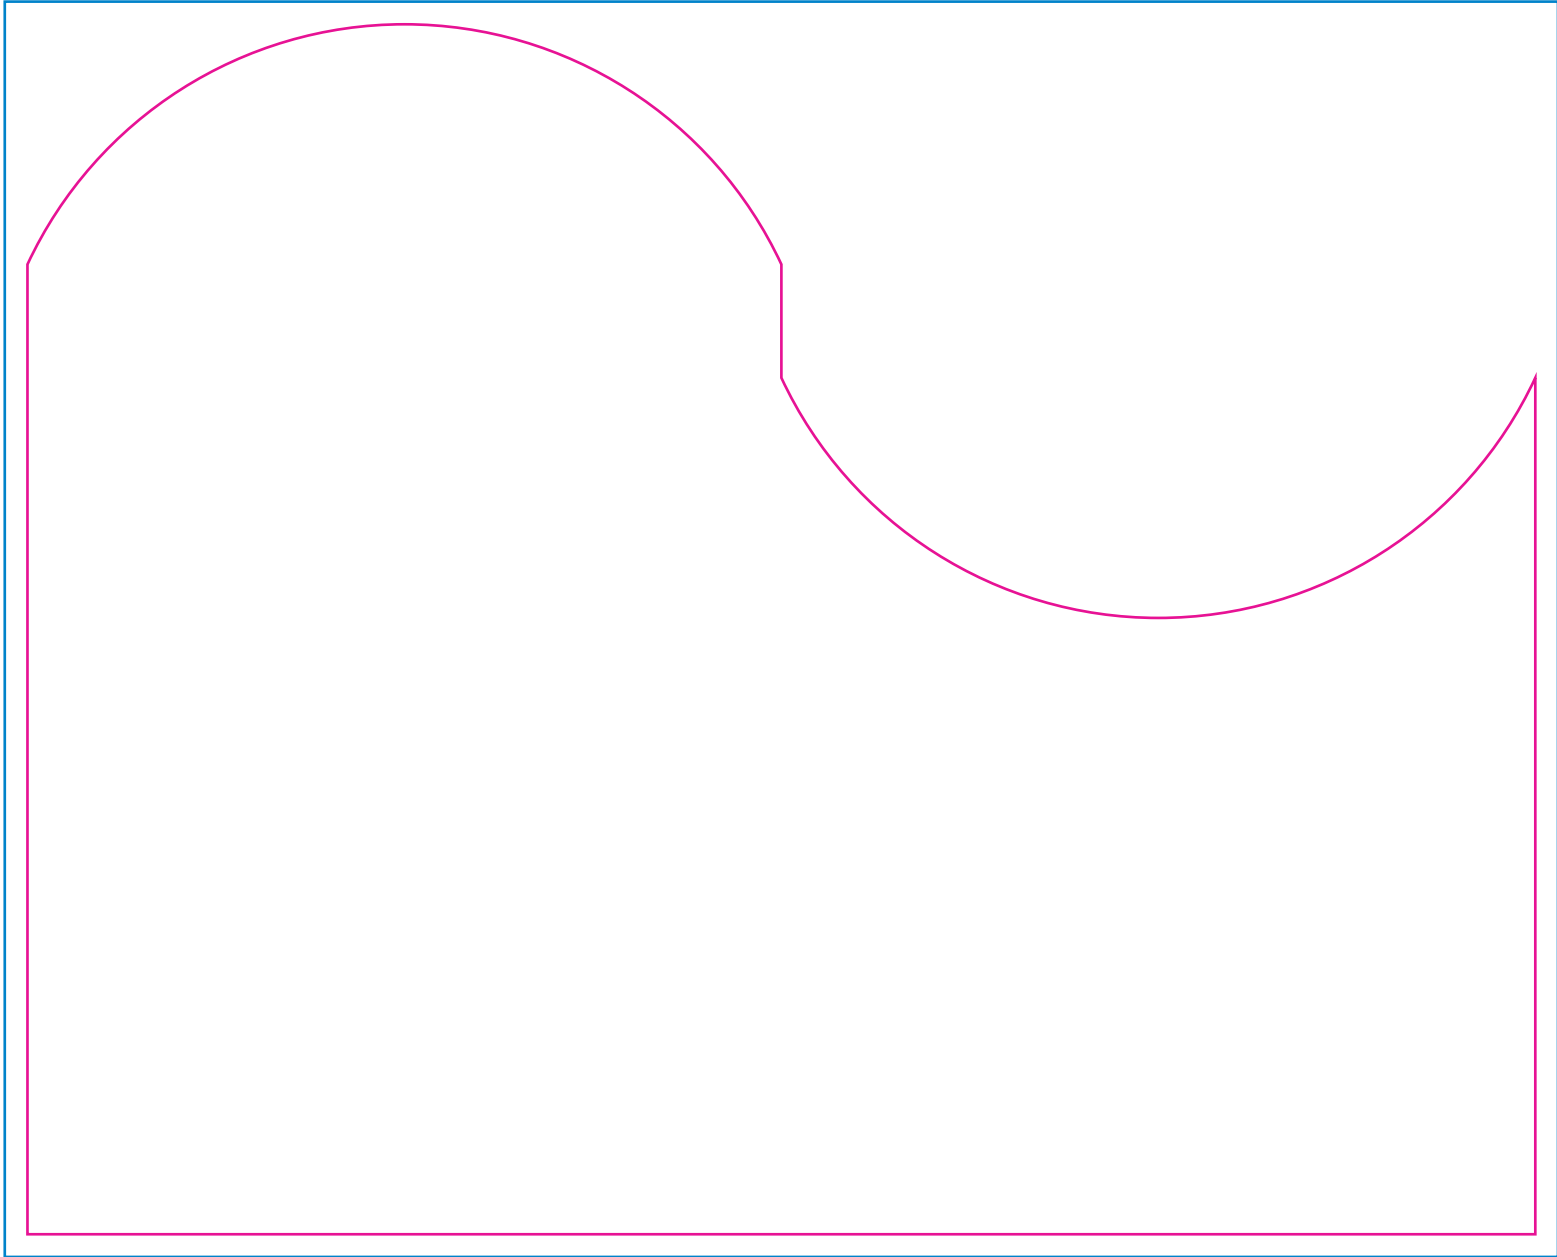

Product: POS44
Product Size:
Decoration Options:

Print size:1994mm(w) x 1600mm(h)
Shown at 10% actual size

 Bleed area
 Knife line

Surface Treatment: Glossy
 Matte Lamination