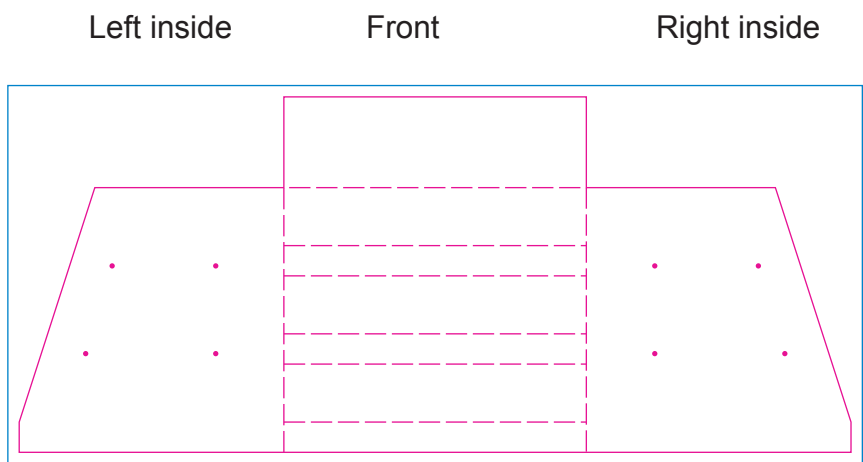

Product:
Product Size: 400mm(w)×470mm(h)×350mm(d)
Decoration Options:

Print size:1100mm(w) x 470mm(h)

Print size:350mm(w) x 350mm(h)

The front panel:

Print size:400mm(w) x 40mm(h)

Shown at 10% actual size

Surface Treatment: Glossy
 Matte Lamination