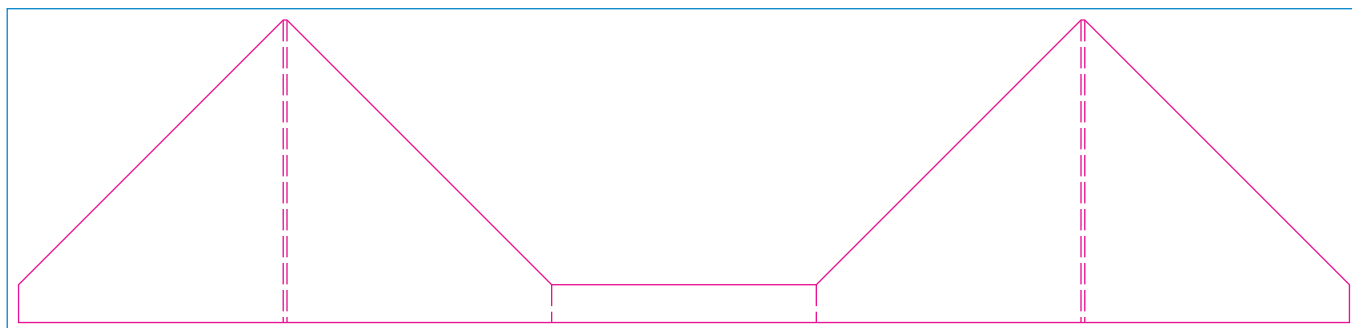

Product:
Product Size: 350mm(w)×520mm(h)×350mm(d)
Decoration Options:

Back inside

Print size:350mm(w) x 520mm(h)

Left inside

Left outside

Right outside

Right inside

Print size:1760mm(w) x 400mm(h)

Shown at 10% actual size

Surface Treatment: Glossy
 Matte Lamination