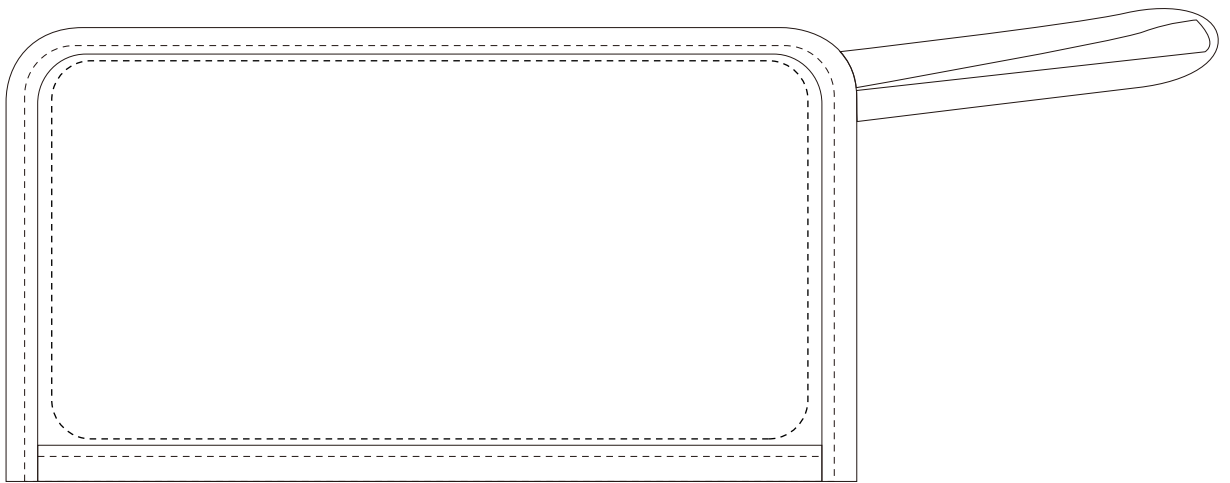

Product: PXS001
Product Size: 225mm(w)x120mm(h)
Decoration Options: Print

Shown at 50% actual size
Print size: 200mm(w)x100mm(h)