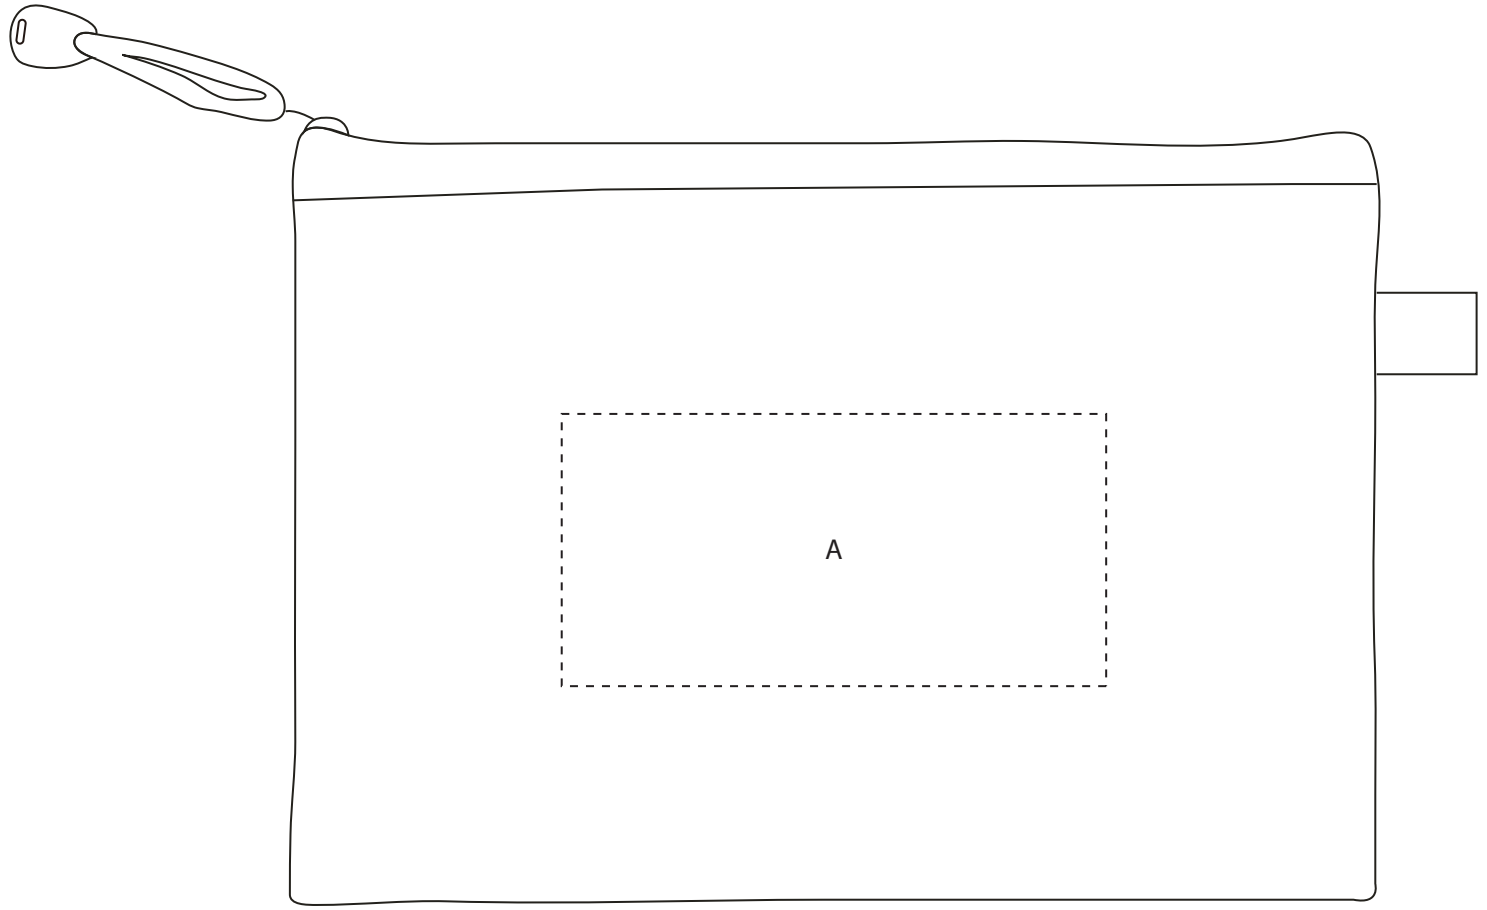

Product: PC4558
Product Size: 240x170mm
Decoration Options:

Shown at 60% actual size
A: Print size: 120mm(w) x60mm(h)