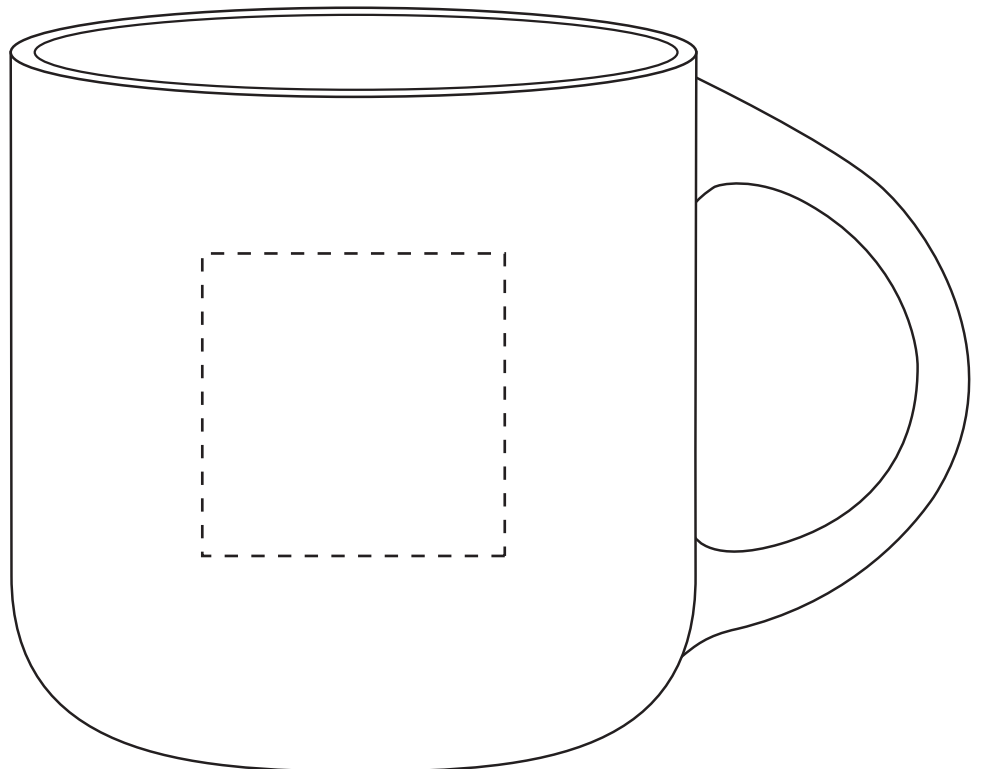

Product: PCCM80B  
Product Size: 90mm(w) x 89mm(h)  
Decoration Options: Print

*wrap print*  
Print area 175× 40mm  
Shown at 100% actual size

Facing Left Hand Drinker

Facing Right Hand Drinker

Artwork must remain in grey section to be centred on the mug

175mm x 40mm

Shown at 50% actual size

Pad print size: 40mm(W) x 40mm(H)

Shown at 100% actual size