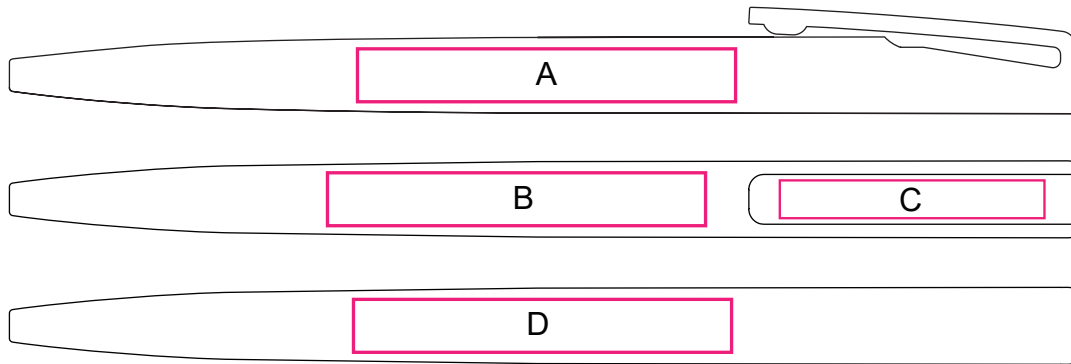

Product: PCS017
Product Size: 141mm(W)x 10.2mm(H)
Decoration Options: Print

Shown at 100% actual size

Print size: A/B/D: 50mm(W) x 7mm(H)
C: 35mm(W) x 5mm(H)