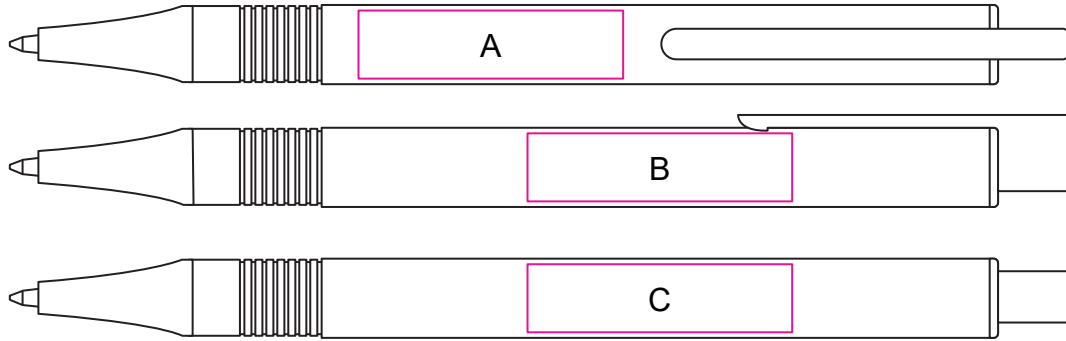

Product: PCS031  
Product Size: 140mm(W)x 12mm(H)  
Decoration Options: Print

Shown at 100% actual size  
Print size: A/B/C: 35mm(W) x 9mm(H)