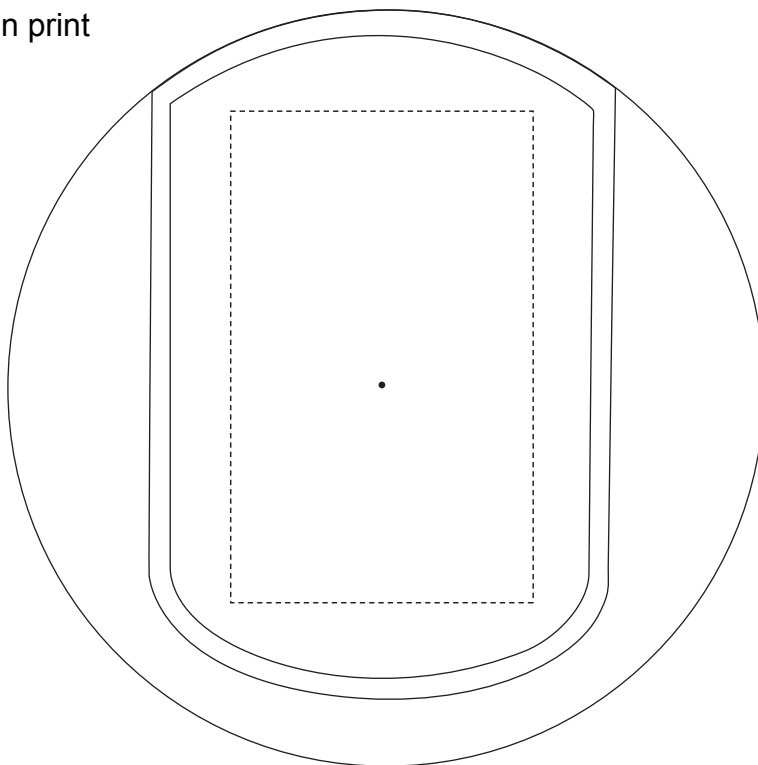

Product: PCT025
Product Size: 100mm(W)x100mm(H)
Decoration Options:

Screen print

Print size: 40mm(W)x65mm(H)

Shown at 100% actual size

CMYK

— Knife line
— Bleed line

Print size: 56mm(W)x85mm(H)