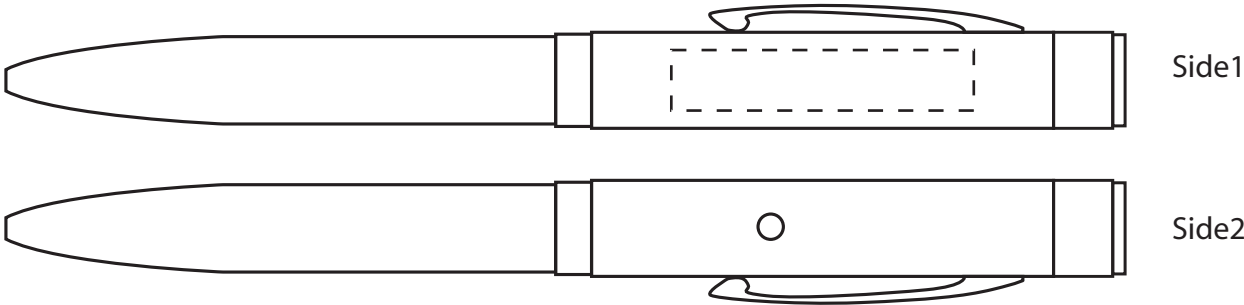

Product: PCT065
Product Size: 12.77mm x 148mm
Decoration Options: Print

Print size: 40mm(w) x 8mm(h)
Shown at 100% actual size