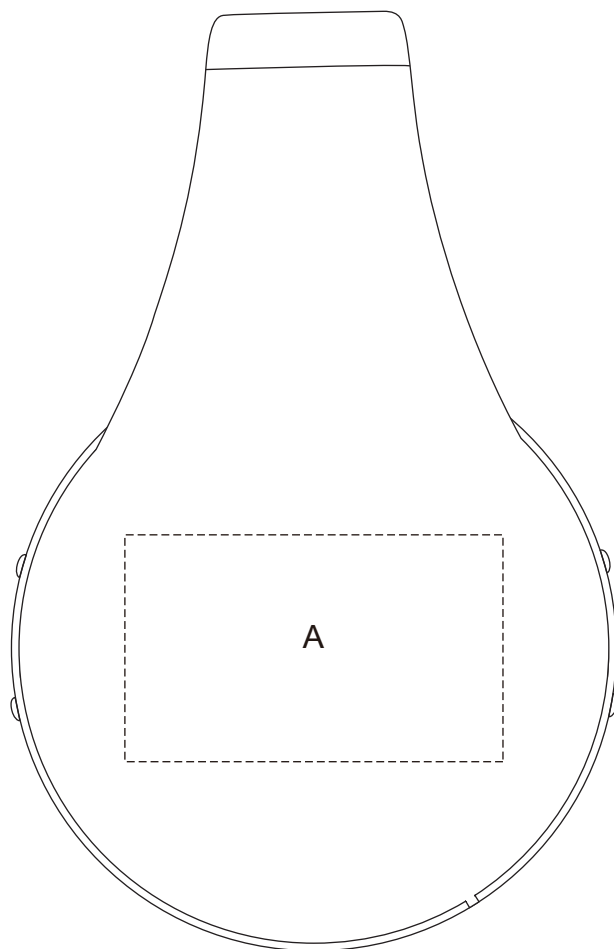

Product: PCT182
Product Size: 190x180x80mm
Decoration Options: Print

Left

Right

Shown at 100% actual size
A:Print size: 50mm(w) x30mm(h)