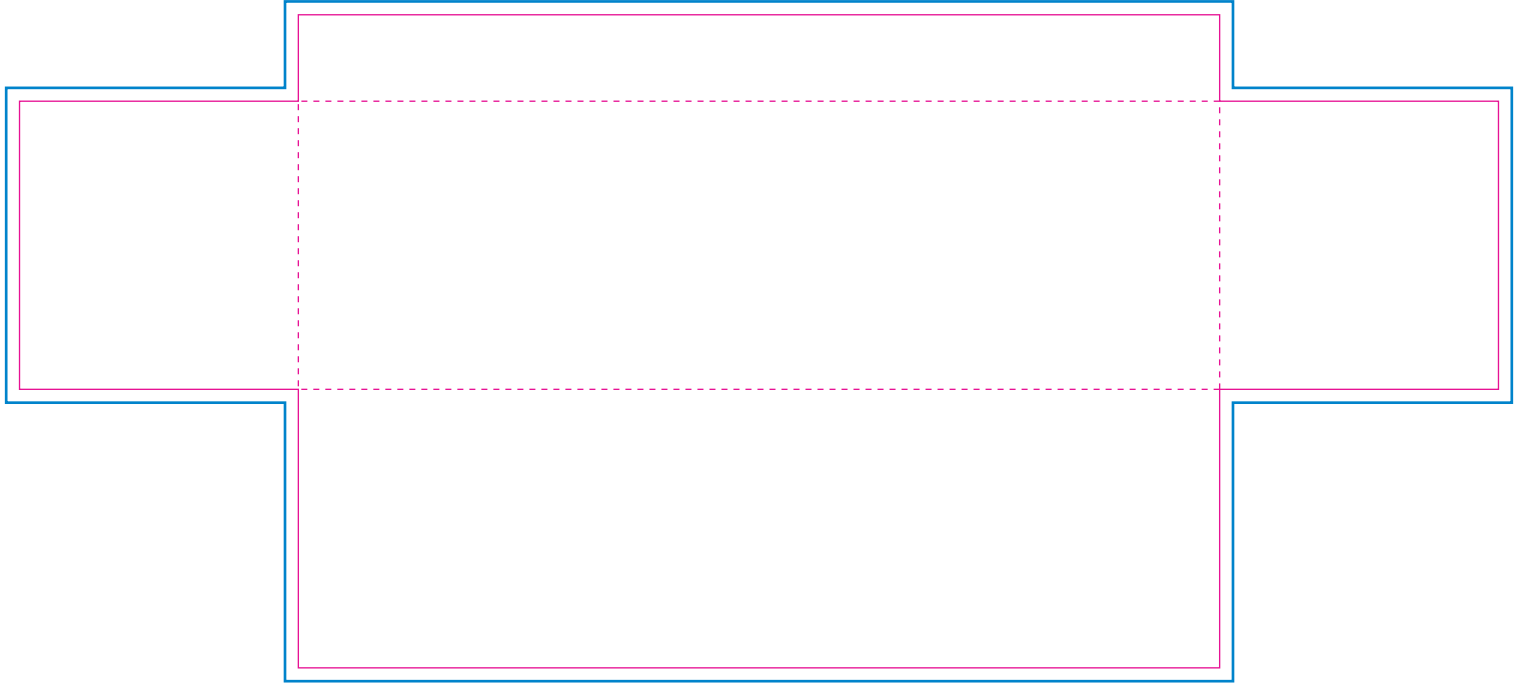

Product: POS24
Product Size: 3911.6mm(W)x 1727.2mm(H)
Decoration Options:

Print size: 3911.6mm(W)x 1727.2mm(H)
Shown at 5% actual size

— Knife line
— Bleed line