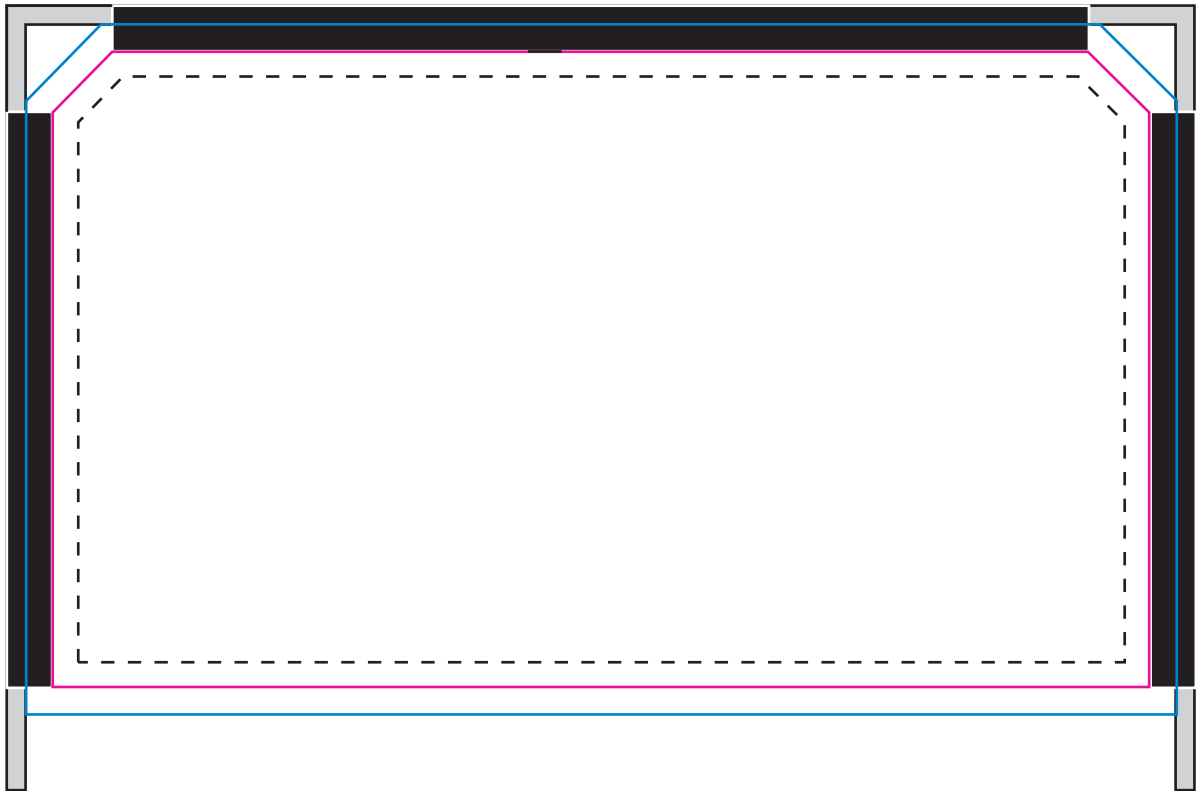

Product: POS36
Product Size: 1572.5mm(W)x1037.4mm(H)
Decoration Options:

Print size: 1450mm(W)x840mm(H)
Shown at 10% actual size

-  safe area
-  Knife line
-  Bleed line