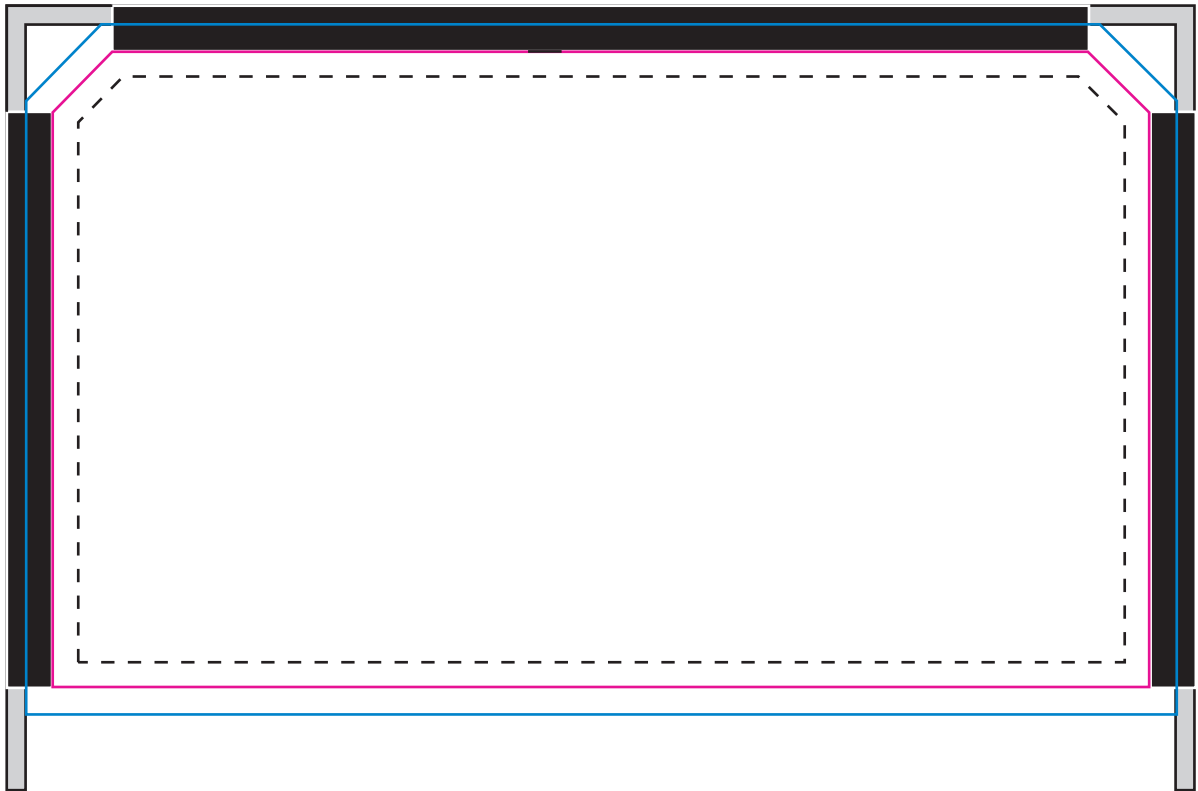

Product: POS37  
Product Size: 1572.5mm(W)x1037.4mm(H)  
Decoration Options:

Print size: 1450mm(W)x840mm(H)  
Shown at 10% actual size

-  safe area
-  Knife line
-  Bleed line