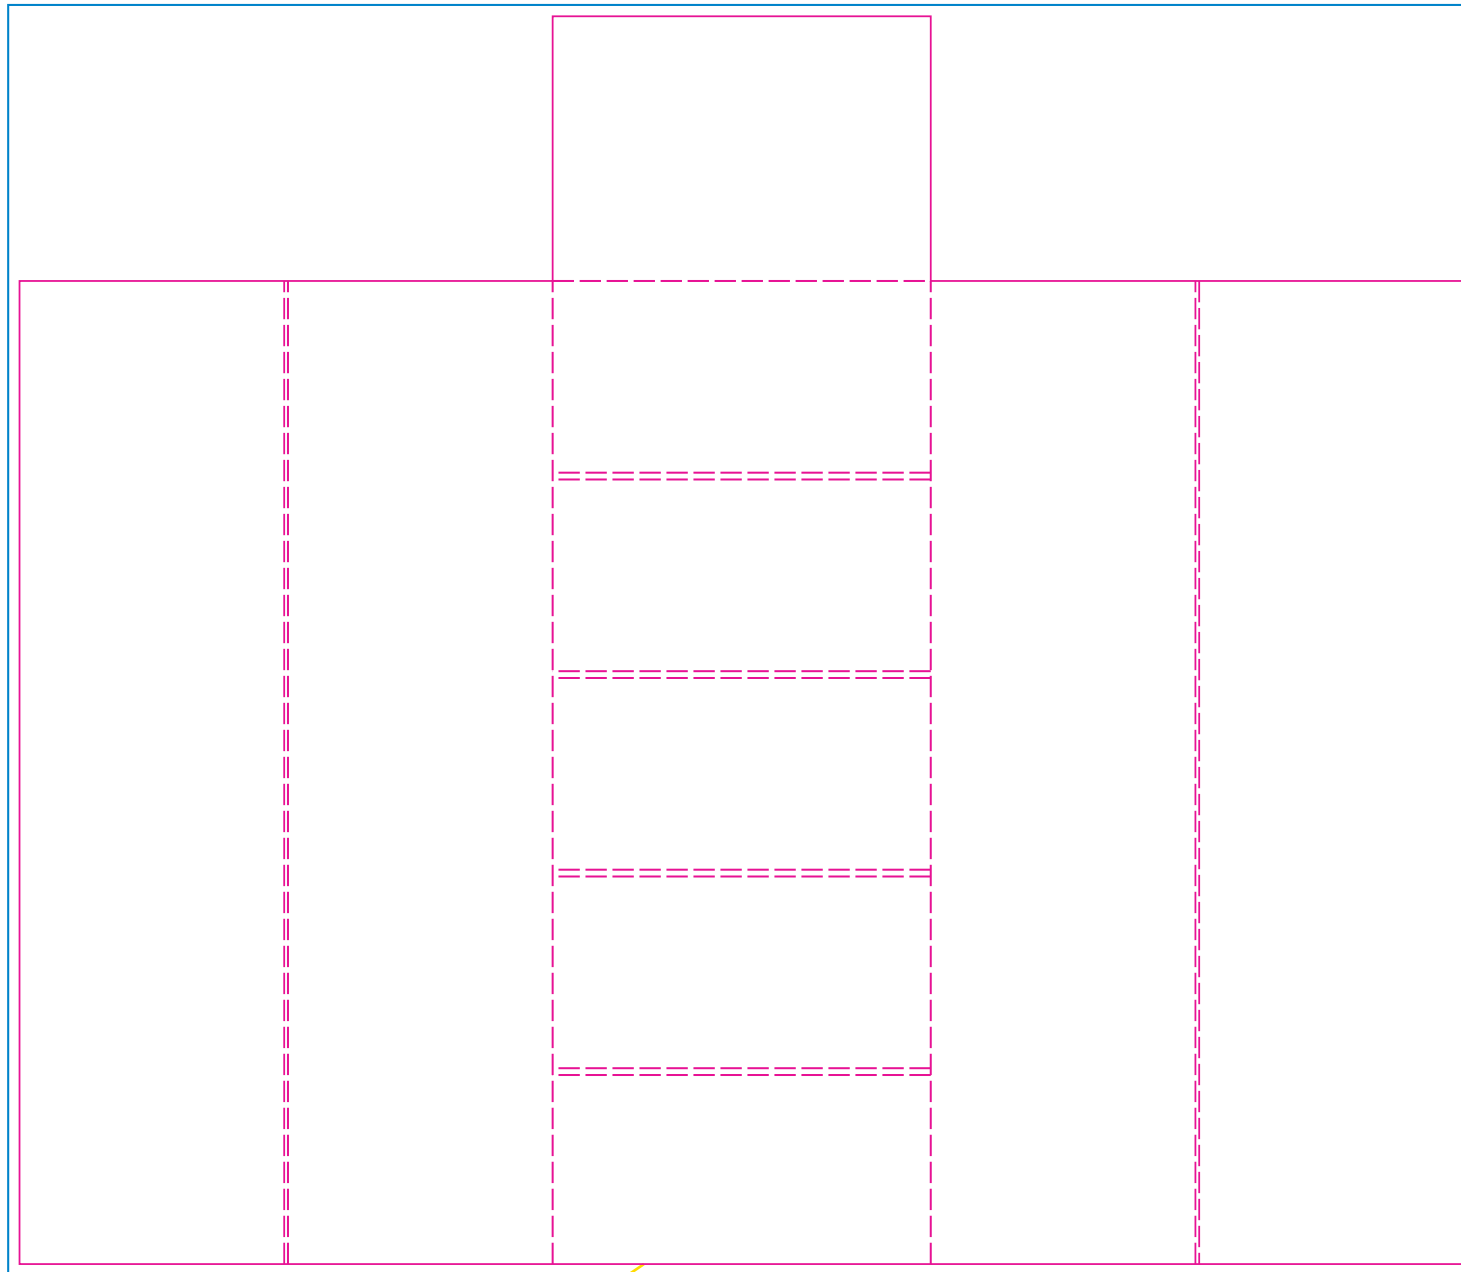

Product: POS42
Product Size: 500mm(w)×1650mm(h)×350mm(d)
Decoration Options:

left outside

left inside

Front

right inside

right outside

Back

Print size:500mm(w) x 1650mm(h)

The front panel:

Print size:500mm(w) x 250mm(h)

Print size:1910mm(w) x 1650mm(h)

Shown at 10% actual size

— Knife line
— Bleed area

Surface Treatment: Glossy
 Matte Lamination