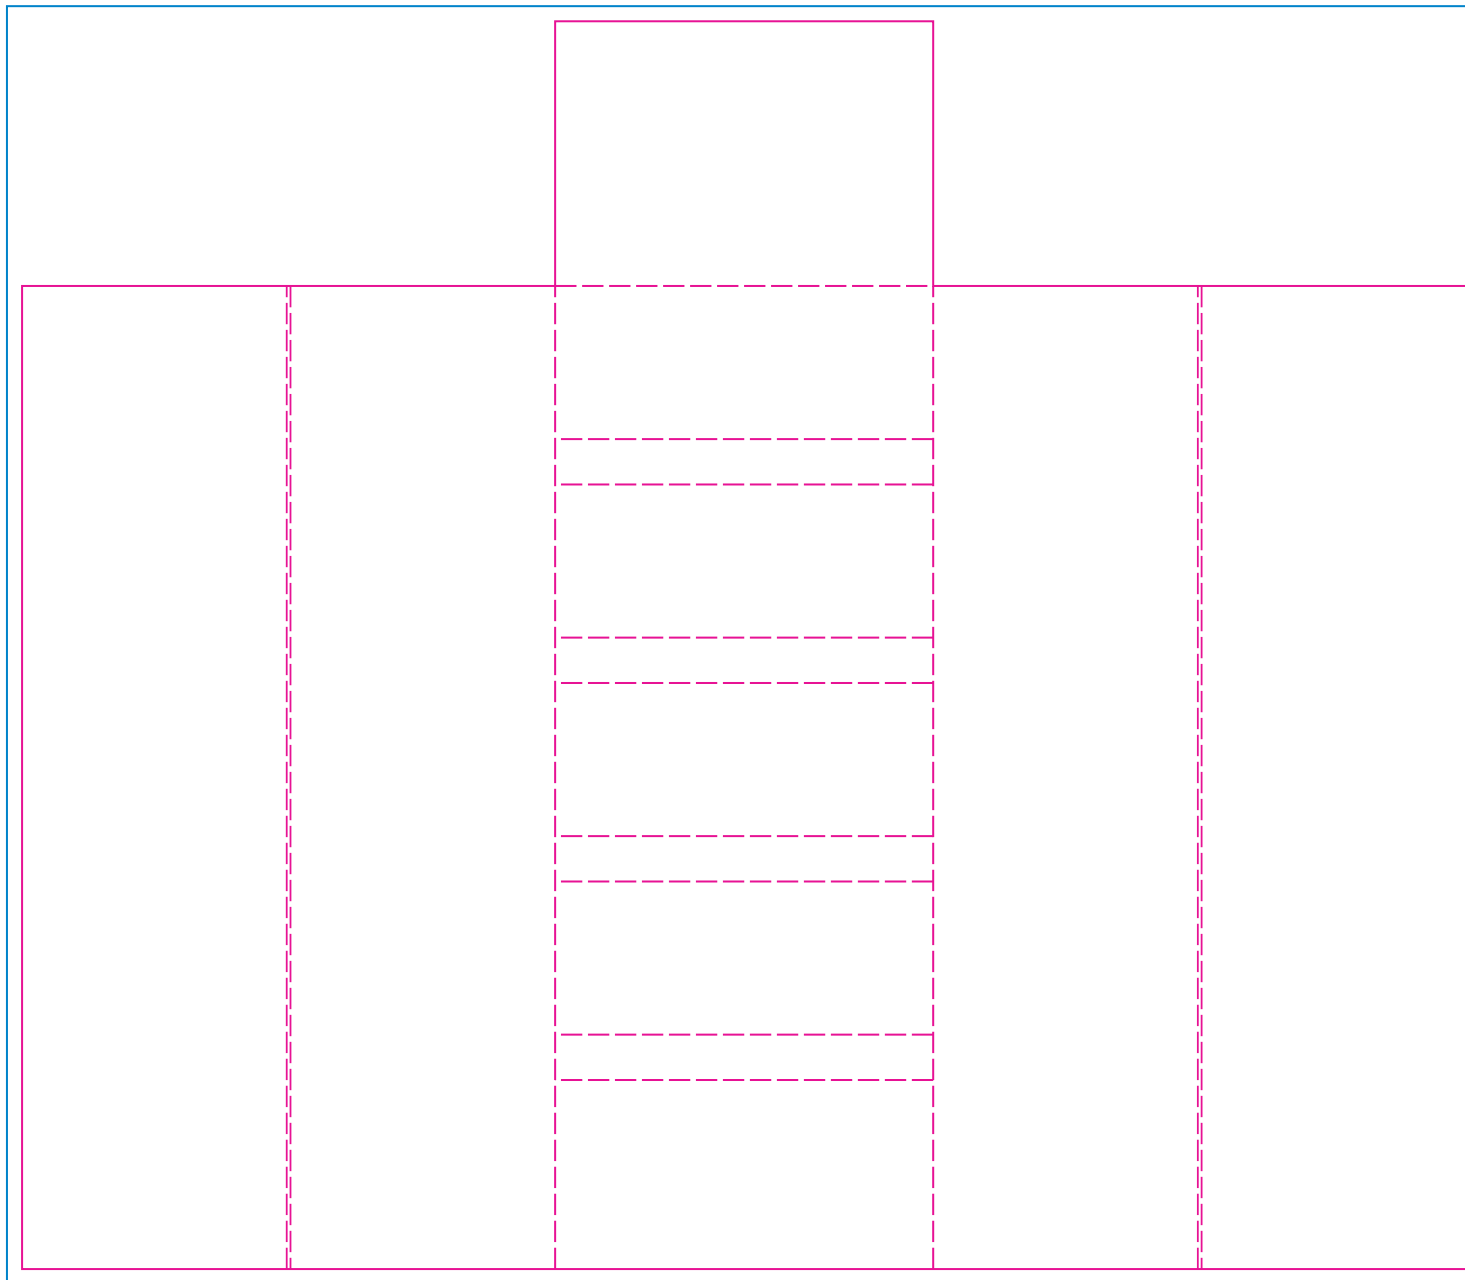

Product: POS57  
 Product Size: 500mm(w)×1650mm(h)×350mm(d)  
 Decoration Options:

left outside

left inside

Front

right inside

right outside

Back

Print size:1910mm(w) x 1650mm(h)  
 Shown at 10% actual size

Print size:500mm(w) x 1650mm(h)

The front panel:

Print size:500mm(w) x 250mm(h)

The front panel:

Print size:500mm(w) x 60mm(h)

— Knife line  
 □ Bleed area

Surface Treatment:  Glossy  
 Matte Lamination